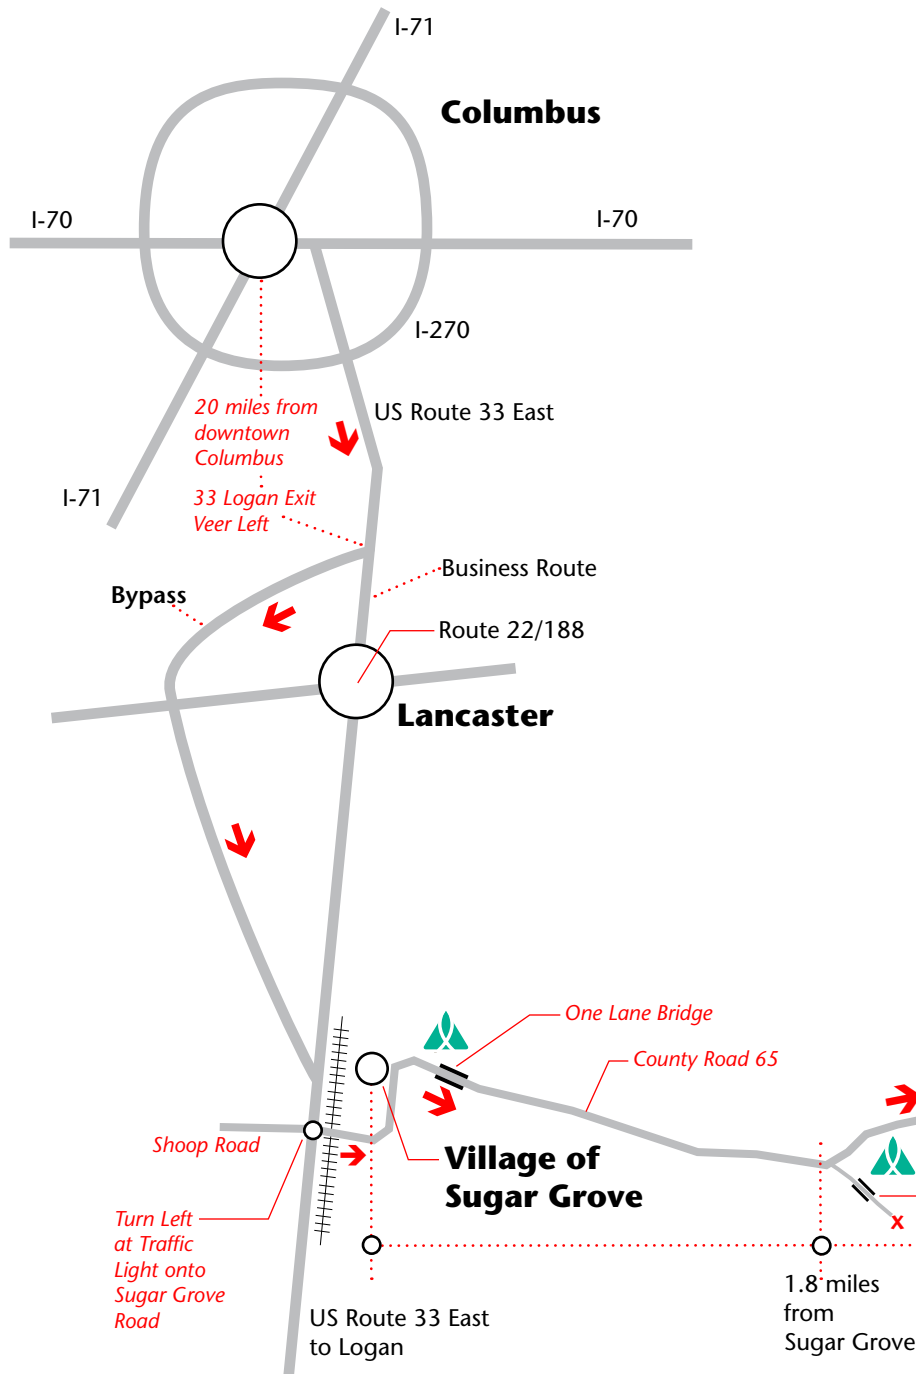

camp akita

# Route to Akita

**Camp Akita**  
**(740) 385-3827**

29746 Logan-Hornsmill Road  
Logan, Ohio 43138

**Camp Akita**  
A Ministry of First Community

(614) 488-0681

Located 45 minutes southeast of Columbus  
**20 minutes** from downtown Columbus to the Lancaster Bypass  
**Turn left** onto bypass, travel 16.5 miles  
Turn right onto Route 33  
Turn Left at the **Sugar Grove** traffic light  
Travel 1/10 mile, turn right onto "**Fairfield County Road 65**" cross the **metal bridge** and follow County Road 65 for **3 miles** to the **white church** at the top of the hill  
Follow the Akita signs   
**Turn right** at the **white church** onto Hurst-Hill Road  
Follow Logan Hornsmill Road for **2.7 miles** to the main entrance