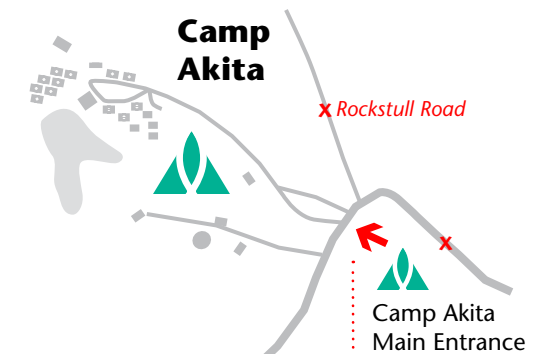

camp akita

# Route to Akita

**Camp Akita**  
**(740) 385-3827**

29746 Logan-Hornsmill Road  
Logan, Ohio 43138

**Camp Akita**  
A Ministry of First Community

(614) 488-0681

Located 45 minutes southeast of Columbus  
**20 minutes** from downtown Columbus to the Lancaster Bypass  
**Turn left** onto bypass, travel 16.5 miles  
Turn right onto Route 33  
Turn Left at the **Sugar Grove** traffic light  
Travel 1/10 mile, turn right onto "**Fairfield County Road 65**" cross the **metal bridge** and follow County Road 65 for **3 miles** to the **white church** at the top of the hill  
Follow the Akita signs   
**Turn right** at the **white church** onto Hurst-Hill Road  
Follow Logan Hornsmill Road for **2.7 miles** to the main entrance