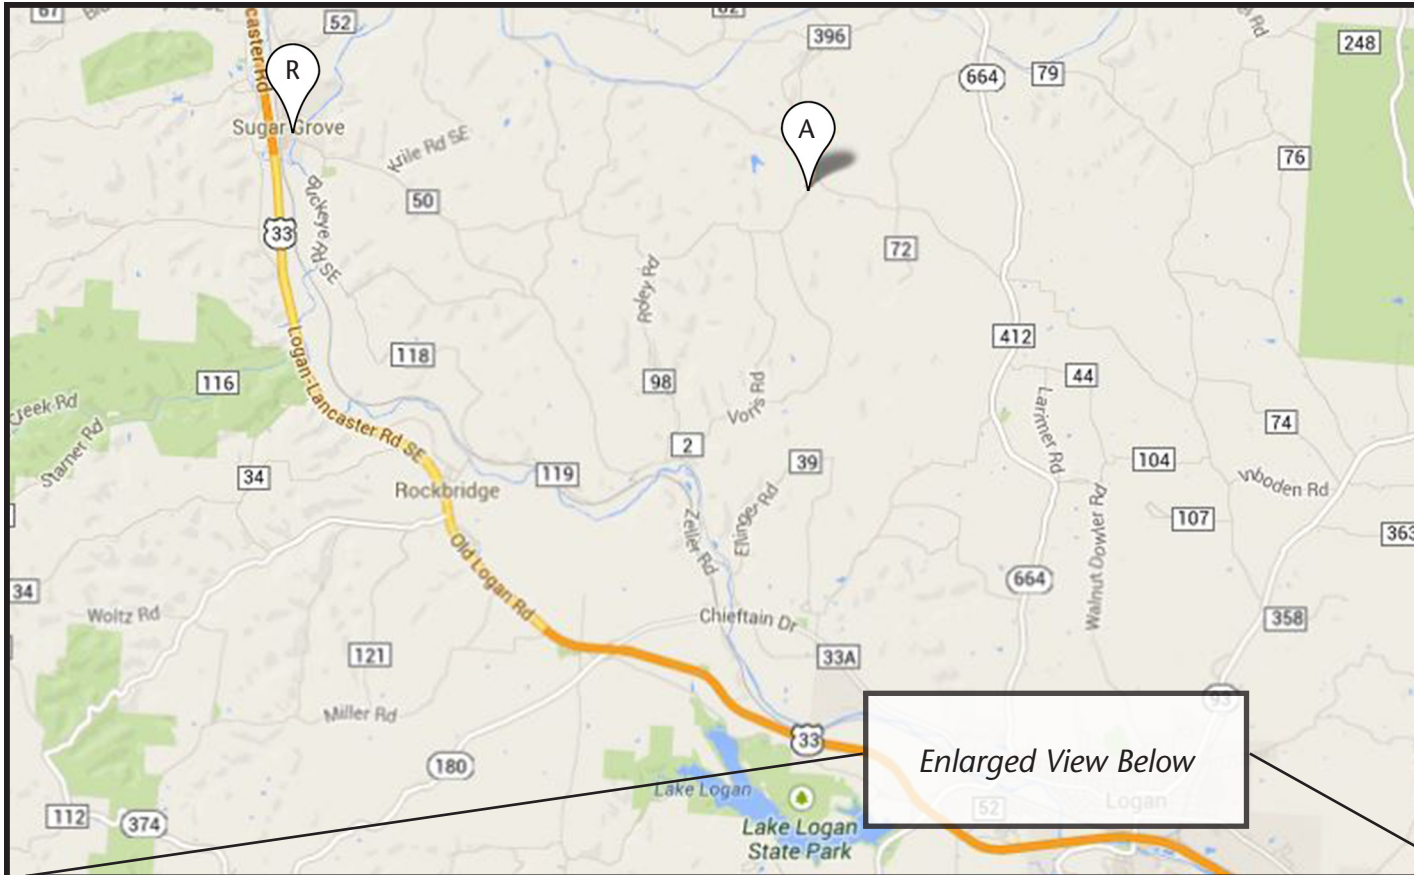

Restaurants Near Camp Akita

Enlarged View Below

- A Camp Akita (740) 385-3827
29746 Logan Horns Mill Rd, Logan, 43138
- B Dairy Queen (740) 385-6699
31640 Chieftain Drive, Logan, 43138
- C Burger King (740) 380-1431
1205 W. Hunter Street, Logan, 43138
- D Subway (740) 385-1194
503 W. Hunter Street, Logan, 43138
- E Subway (Walmart) (740) 385-2113
12910 St. Rt. 664 South, Logan, 43138
- F McDonald's (740) 385-7860
12904 St. Rt. 664 South, Logan, 43138
- G Bob Evans (740) 385-1878
12930 St. Rt. 664 South, Logan, 43138
- H Arby's (740) 380-6589
1215 St. Rt. 664 South, Logan, 43138
- I Olde Dutch Restaurant (740) 385-1000
12791 St. Rt. 664 South, Logan, 43138
- J Millstone BBQ (740) 385-5341
12970 Grey Street, Logan, 43138
- K La Cascada Mexican (740) 380-6803
30683 Redrock Court, Logan, 43138
- L Kentucky Fried Chicken (740) 385-6393
198 S. Mulberry Street, Logan, 43138
- M Wendy's (740) 385-4894
170 Bowen Street, Logan, 43138
- N Pizza Crossing (740) 385-8558
58 N. Mulberry Street, Logan, 43138
- O Little Caesar's Pizza (740) 380-3300
1375 W. Hunter Street, Logan, 43138
- P Christy's Pizza (740) 380-1901
1320 W. Hunter Street, Logan, 43138
- Q Domino's Pizza (740) 385-9655
1027 W. Hunter Street, Logan, 43138
- R Stoneburner's Grocery (740) 746-8321
100 Main Street, Sugar Grove, 43155