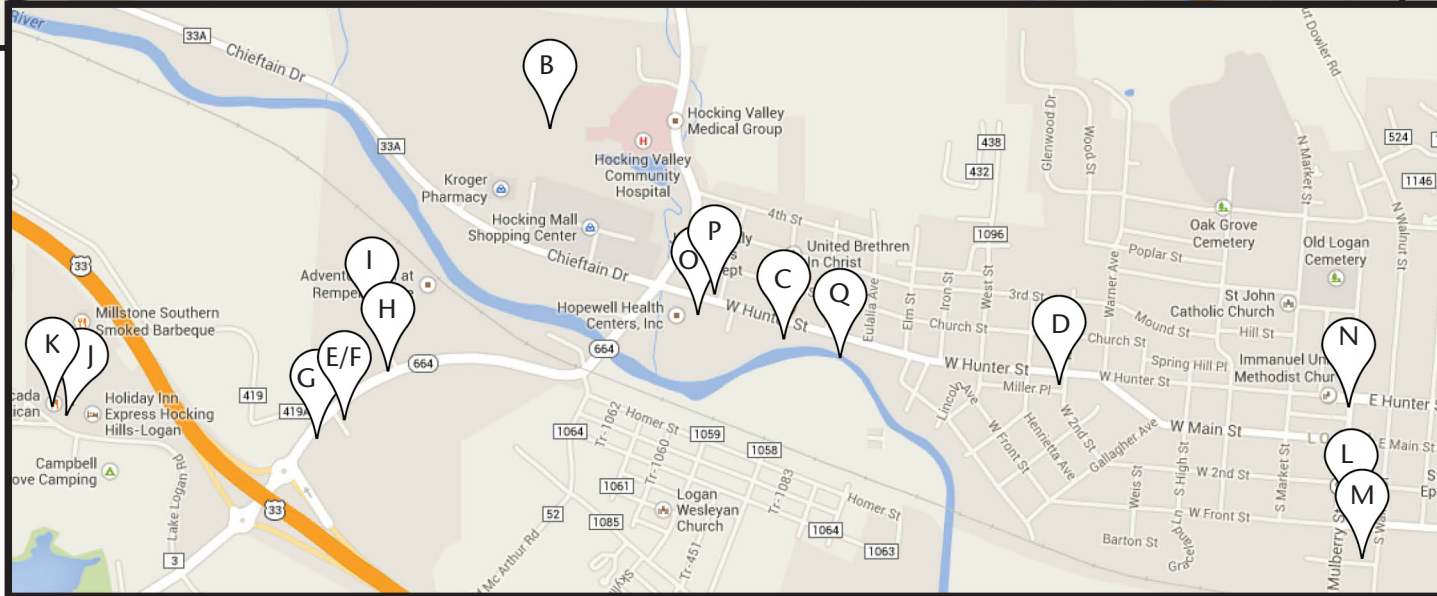

Restaurants Near Camp Akita

Enlarged View Below

- A Camp Akita (740) 385-3827
29746 Logan Horns Mill Rd, Logan, 43138
- B Dairy Queen (740) 385-6699
31640 Chieftain Drive, Logan, 43138
- C Burger King (740) 380-1431
1205 W. Hunter Street, Logan, 43138
- D Subway (740) 385-1194
503 W. Hunter Street, Logan, 43138
- E Subway (Walmart) (740) 385-2113
12910 St. Rt. 664 South, Logan, 43138
- F McDonald's (740) 385-7860
12904 St. Rt. 664 South, Logan, 43138
- G Bob Evans (740) 385-1878
12930 St. Rt. 664 South, Logan, 43138
- H Arby's (740) 380-6589
1215 St. Rt. 664 South, Logan, 43138
- I Olde Dutch Restaurant (740) 385-1000
12791 St. Rt. 664 South, Logan, 43138
- J Millstone BBQ (740) 385-5341
12970 Grey Street, Logan, 43138
- K La Cascada Mexican (740) 380-6803
30683 Redrock Court, Logan, 43138
- L Kentucky Fried Chicken (740) 385-6393
198 S. Mulberry Street, Logan, 43138
- M Wendy's (740) 385-4894
170 Bowen Street, Logan, 43138
- N Pizza Crossing (740) 385-8558
58 N. Mulberry Street, Logan, 43138
- O Little Caesar's Pizza (740) 380-3300
1375 W. Hunter Street, Logan, 43138
- P Christy's Pizza (740) 380-1901
1320 W. Hunter Street, Logan, 43138
- Q Domino's Pizza (740) 385-9655
1027 W. Hunter Street, Logan, 43138
- R Stoneburner's Grocery (740) 746-8321
100 Main Street, Sugar Grove, 43155