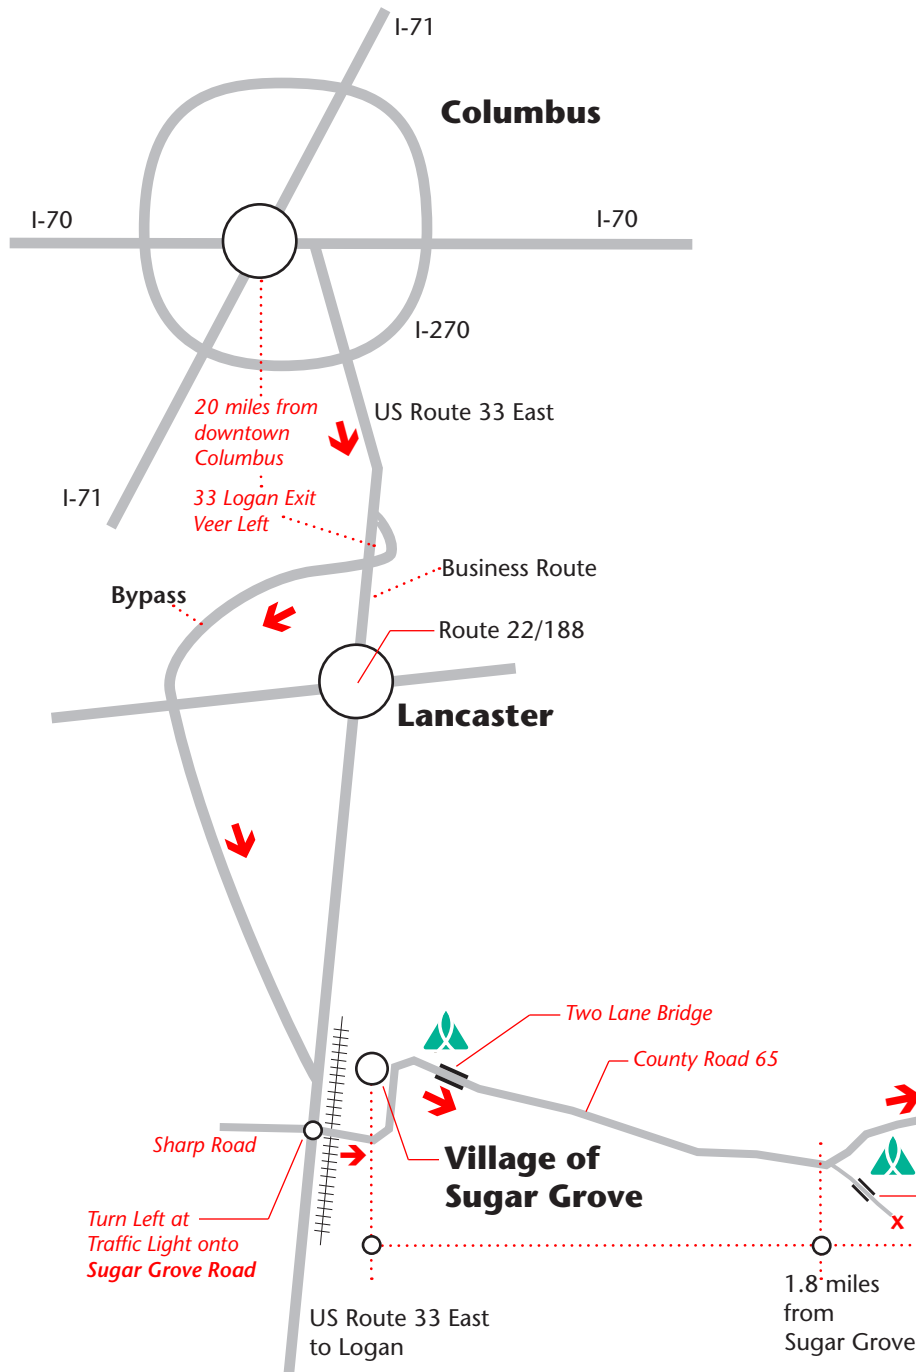

Route to Akita

Camp Akita
740 385.3827

29746 Logan-Hornsmill Road
Logan, Ohio 43138

Camp Akita
A Mission of First Community Church
614 488.0681

Located 45 minutes southeast of Columbus

20 minutes from downtown Columbus to the Lancaster Bypass

Stay in left-hand lanes to follow the Lancaster Bypass, travel 16.5 miles

Turn Left at the **Sugar Grove** traffic light

Travel 1/10 mile, turn right onto "**Maple St. Co. Rd. 65**" cross the **bridge** and follow County Road 65 for **3 miles** to the **white church** at the top of the hill

Follow the Akita signs 

Turn right at the **white church** onto Hurst-Hill Road

Follow Logan Hornsmill Road for **2.7 miles** to the main entrance